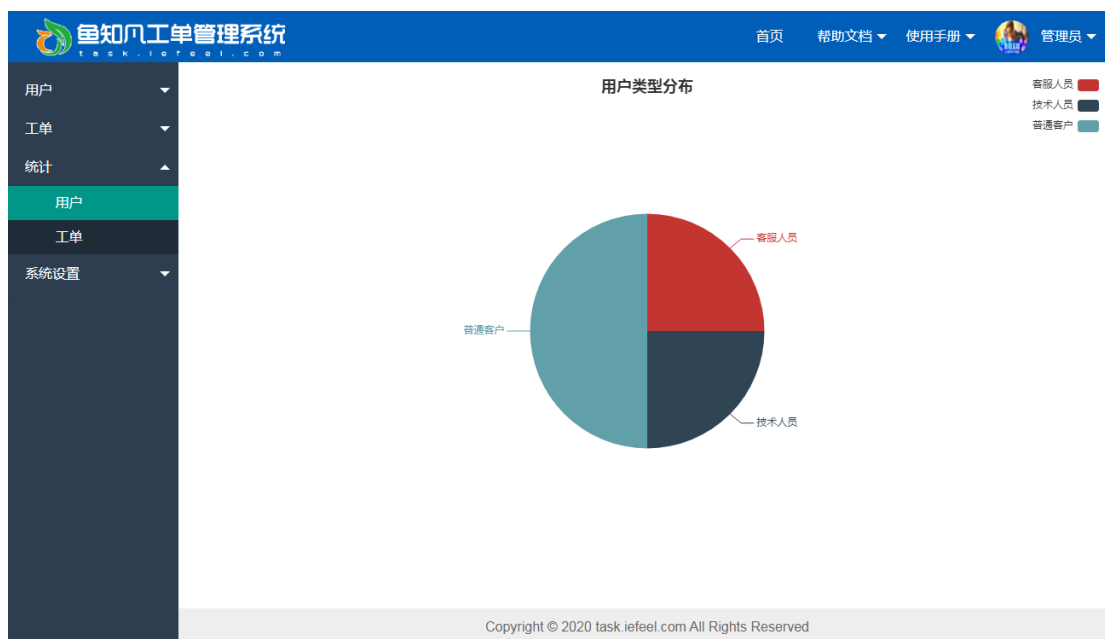

回复内容

[上传附件 (仅支持图片, mp3, mp4)](#)

标题	格式	操作

统计管理

进入后台->左侧菜单->统计
可查看各项统计数据。

用户统计

进入后台->左侧菜单->统计->用户

工单统计

进入后台->左侧菜单->统计->工单